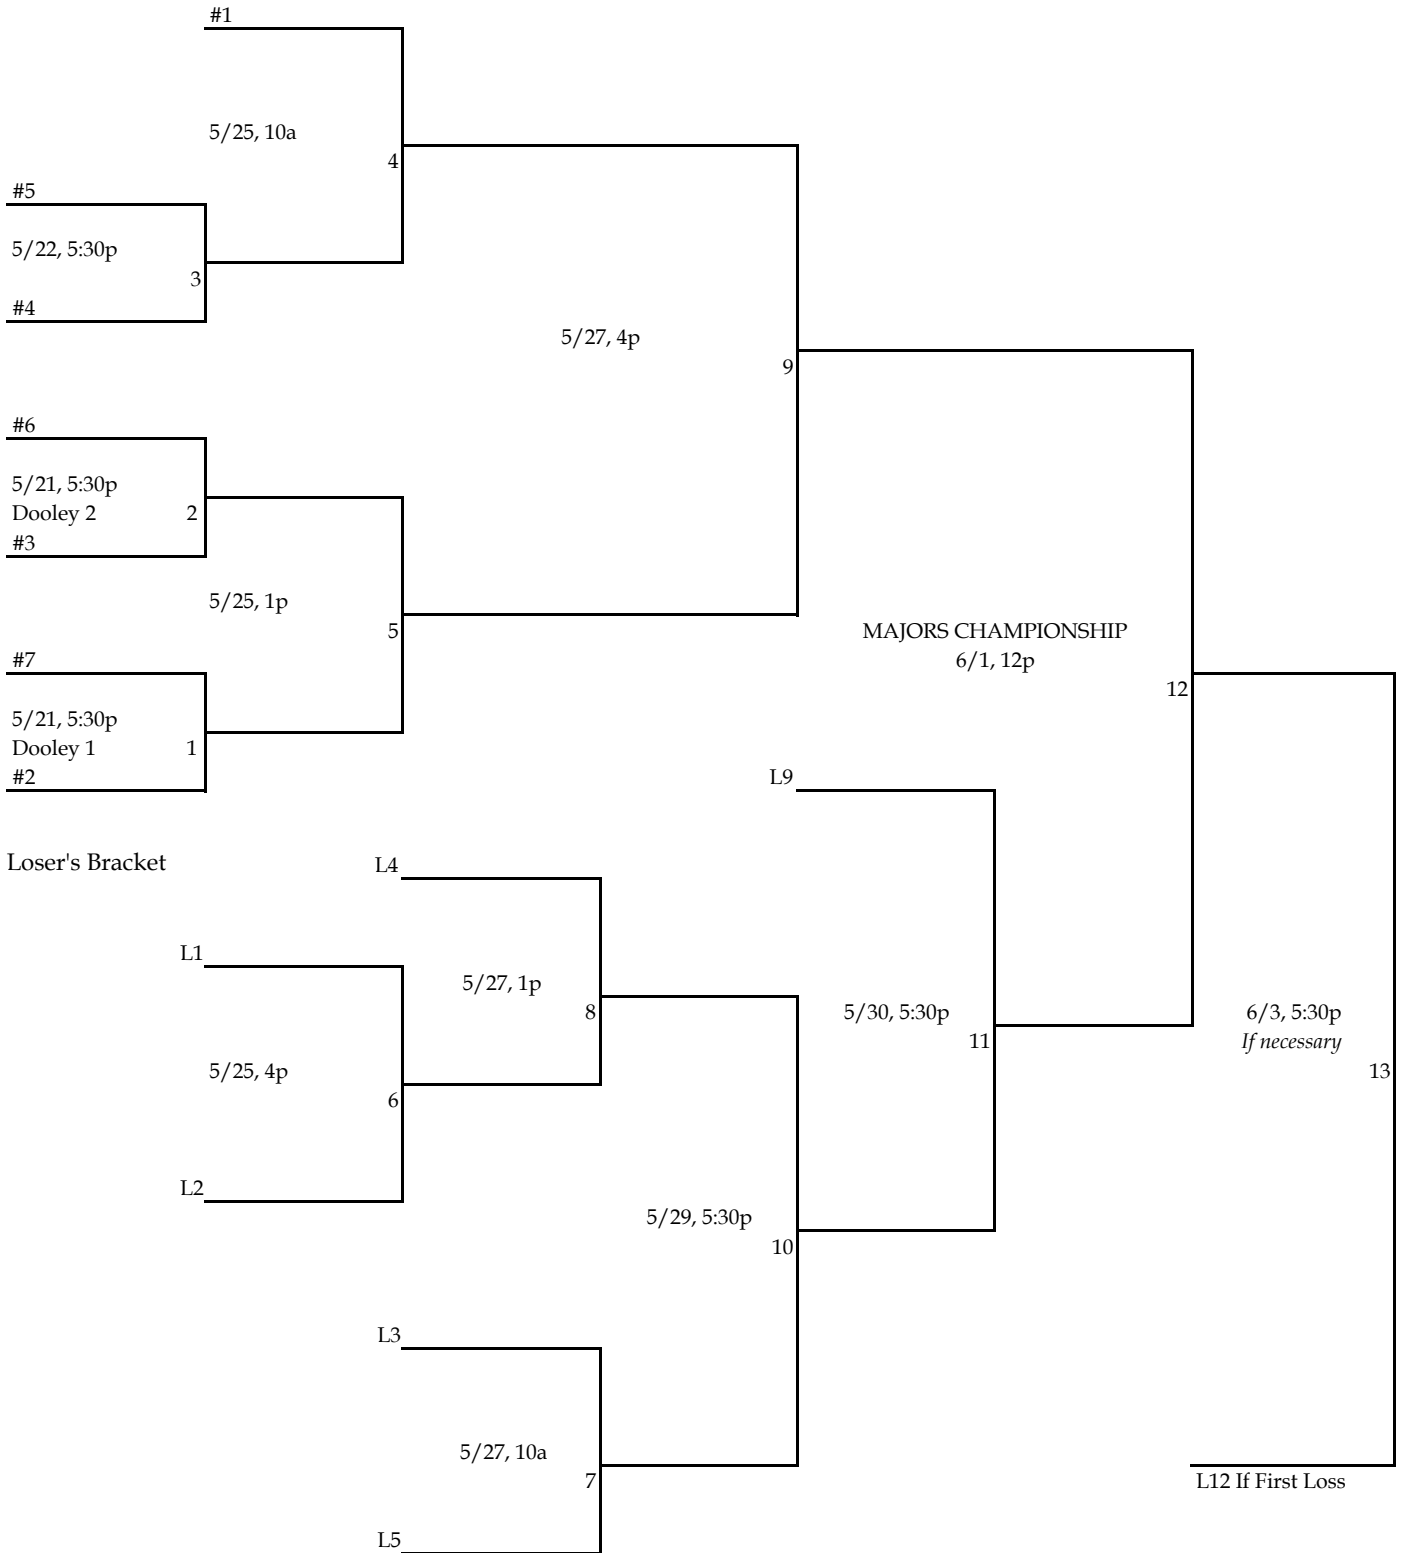

# 2019 LPPLL Majors DCS Championship

All games at Dooley 1 unless otherwise noted

L