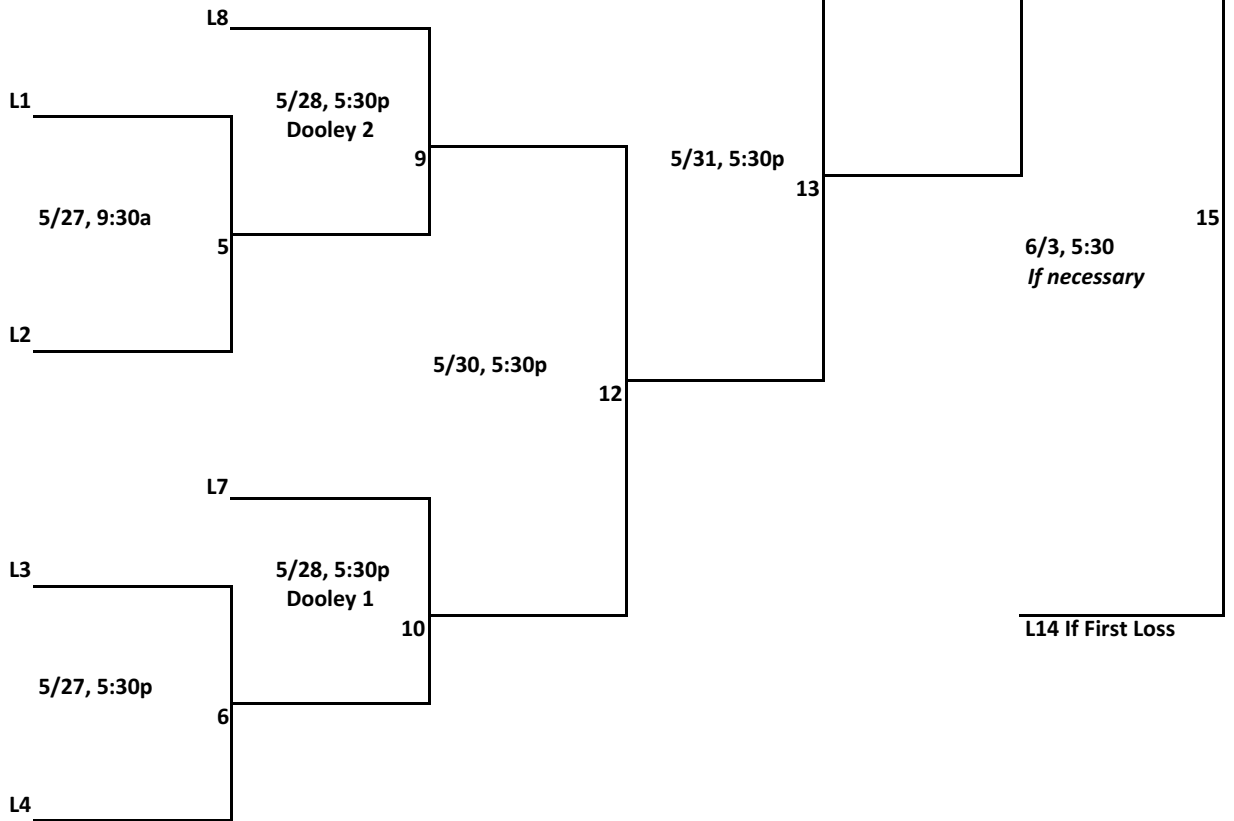

2019 LPPLL AAA DCS Bracket

All games at Dooley 2 unless otherwise noted
Please note game times on 5/25 and 5/27

Winner's Bracket

Loser's Bracket

L