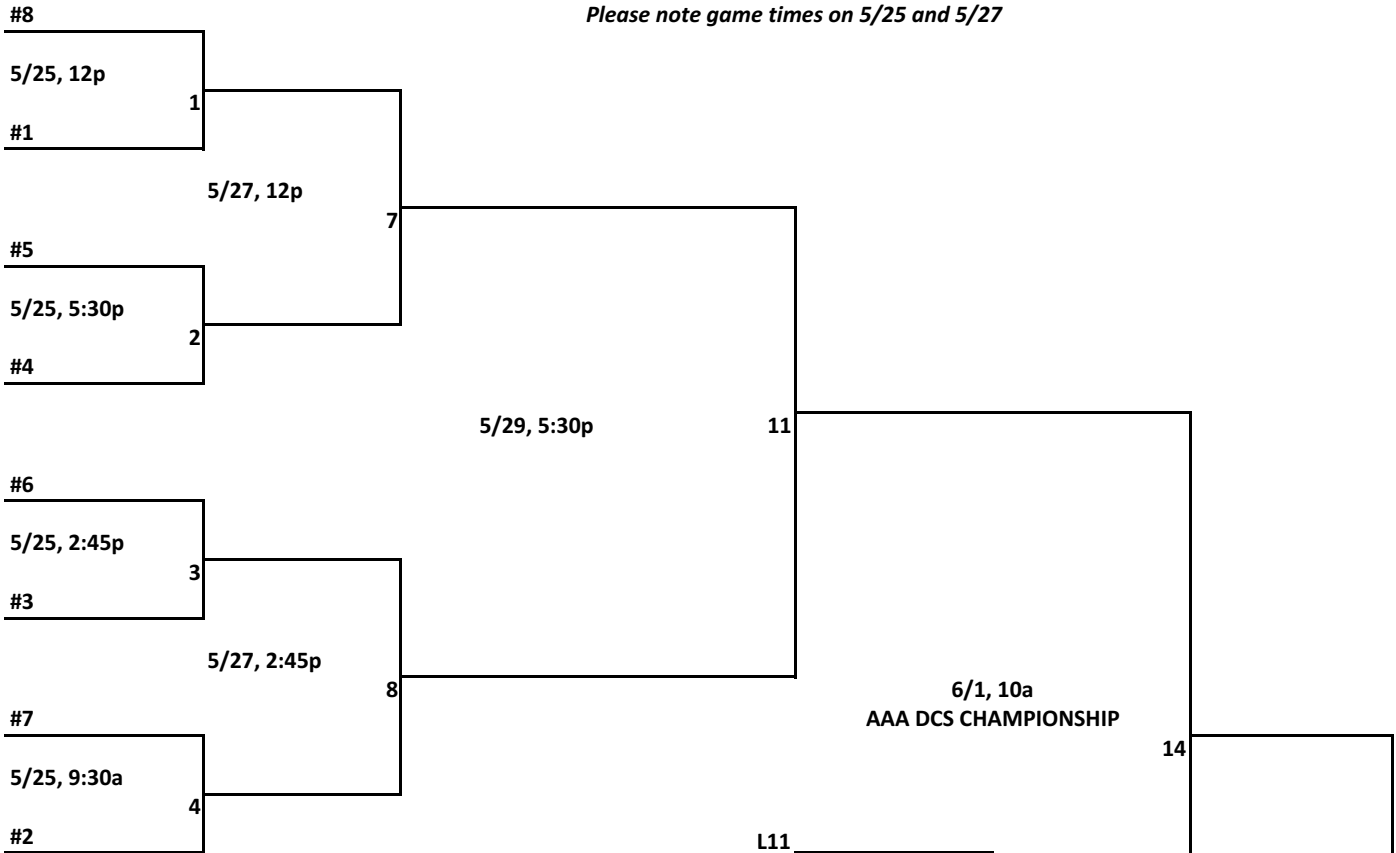

2019 LPPLL AAA DCS Bracket

All games at Dooley 2 unless otherwise noted
Please note game times on 5/25 and 5/27

Winner's Bracket

Loser's Bracket

L